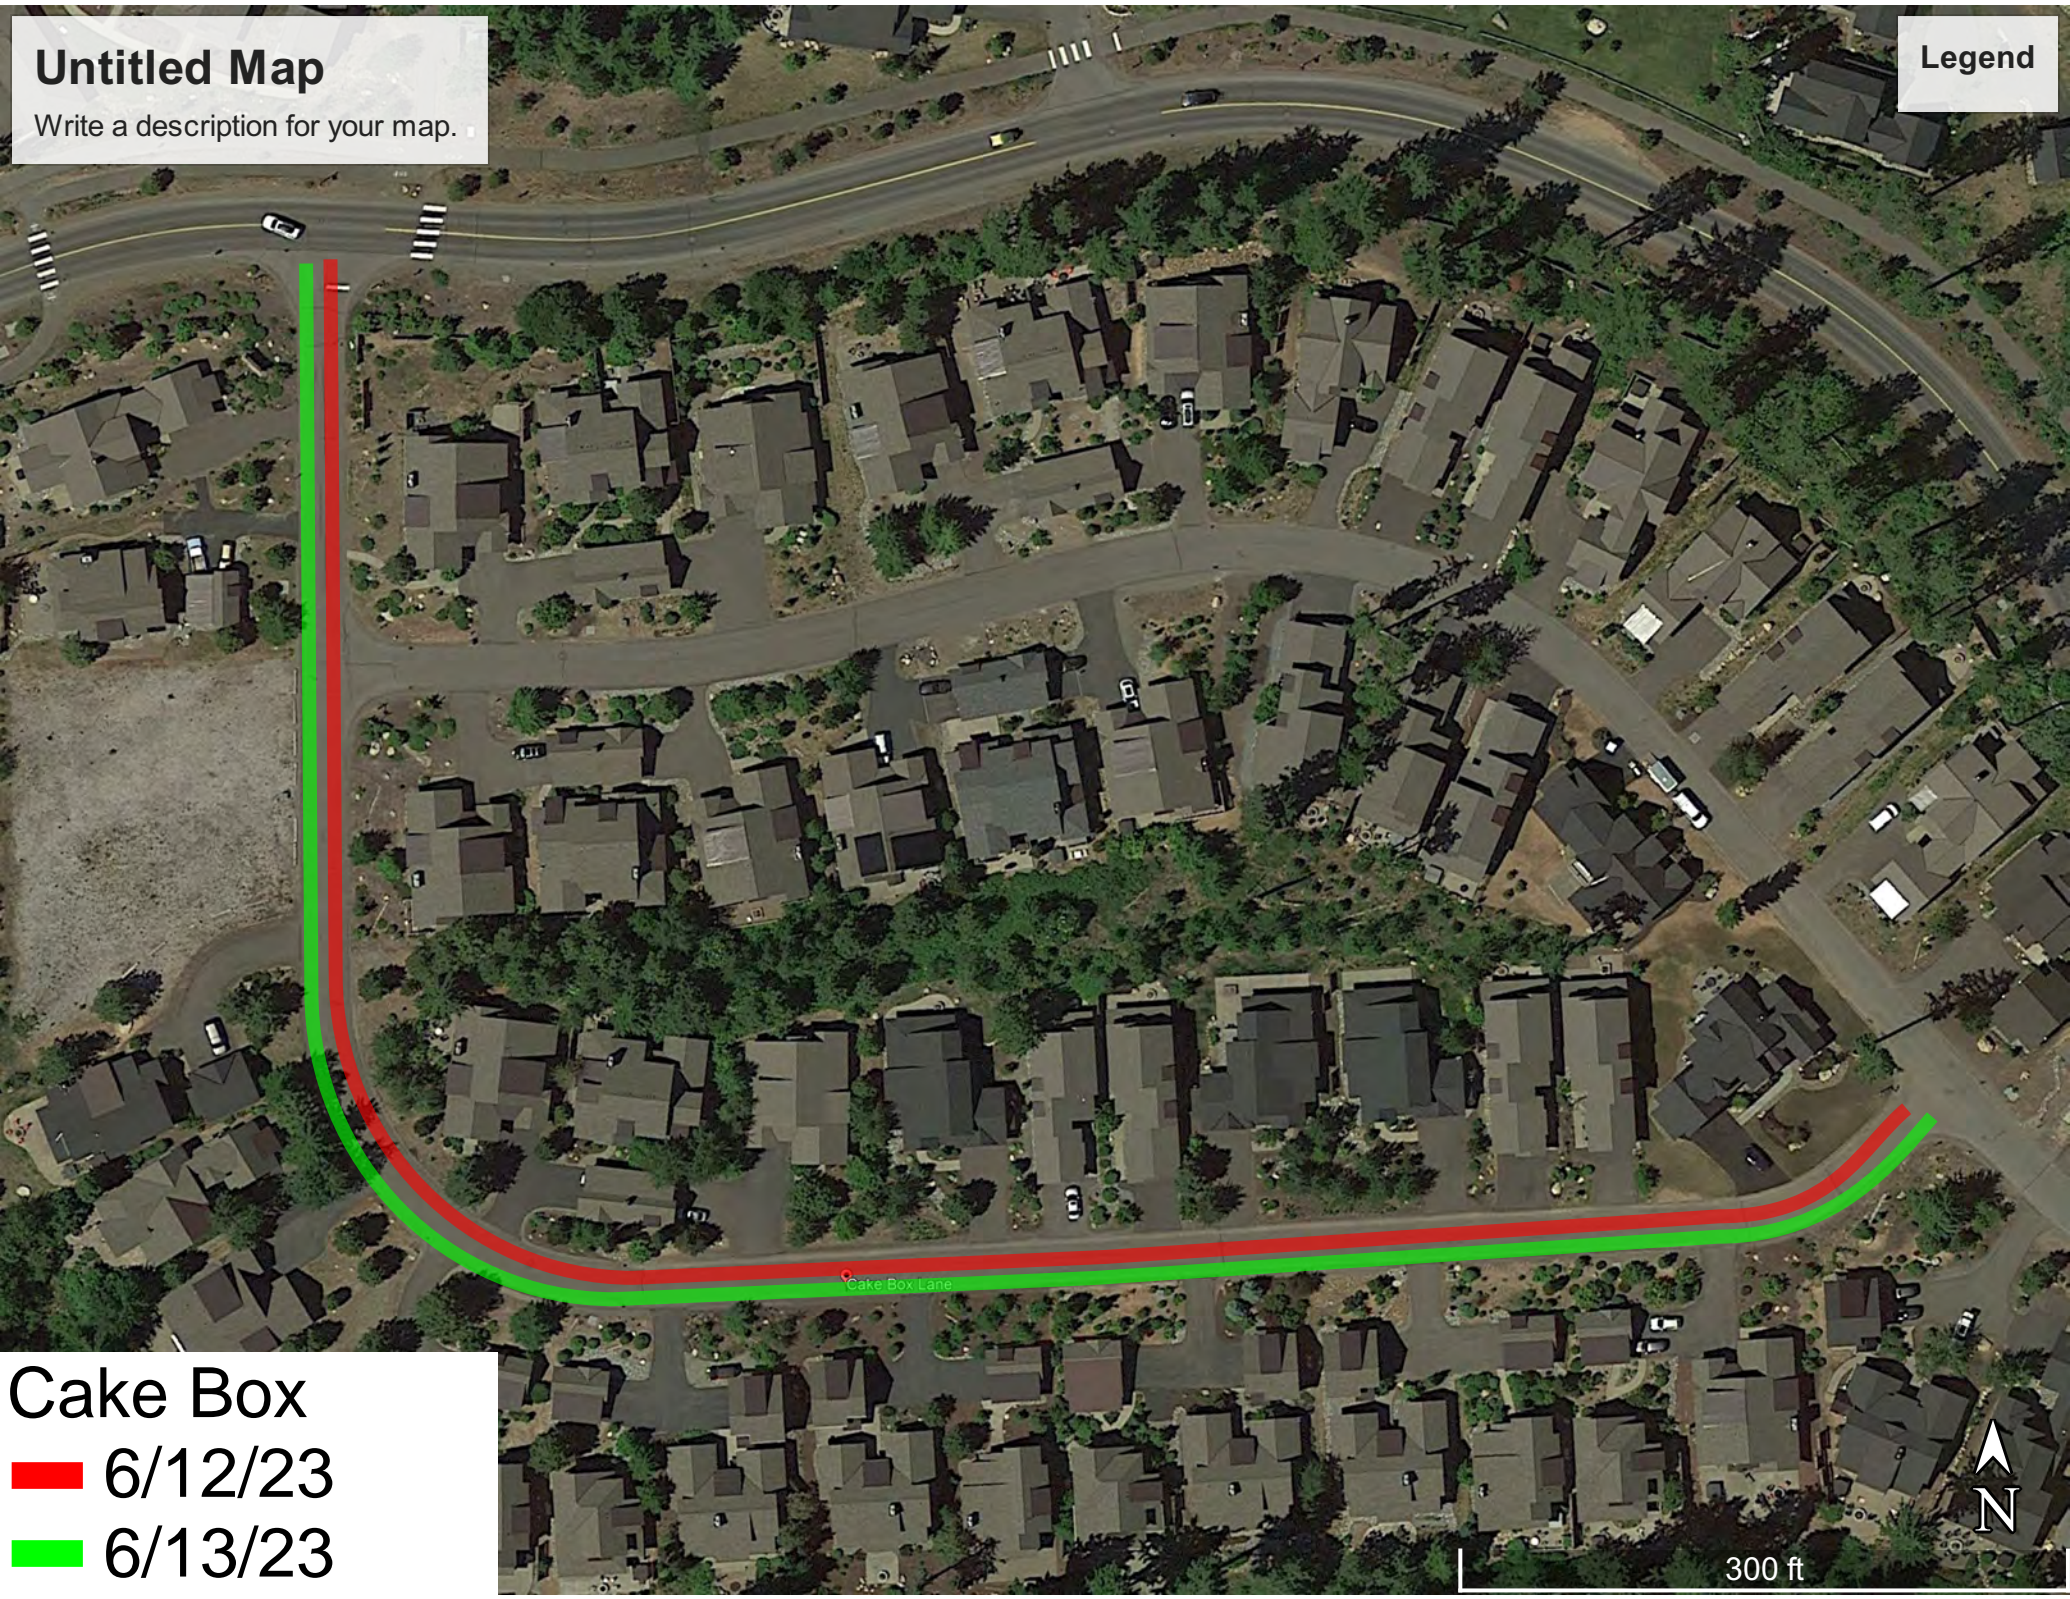

# Untitled Map

Write a description for your map.

Legend

## Cake Box

 6/12/23

 6/13/23

300 ft