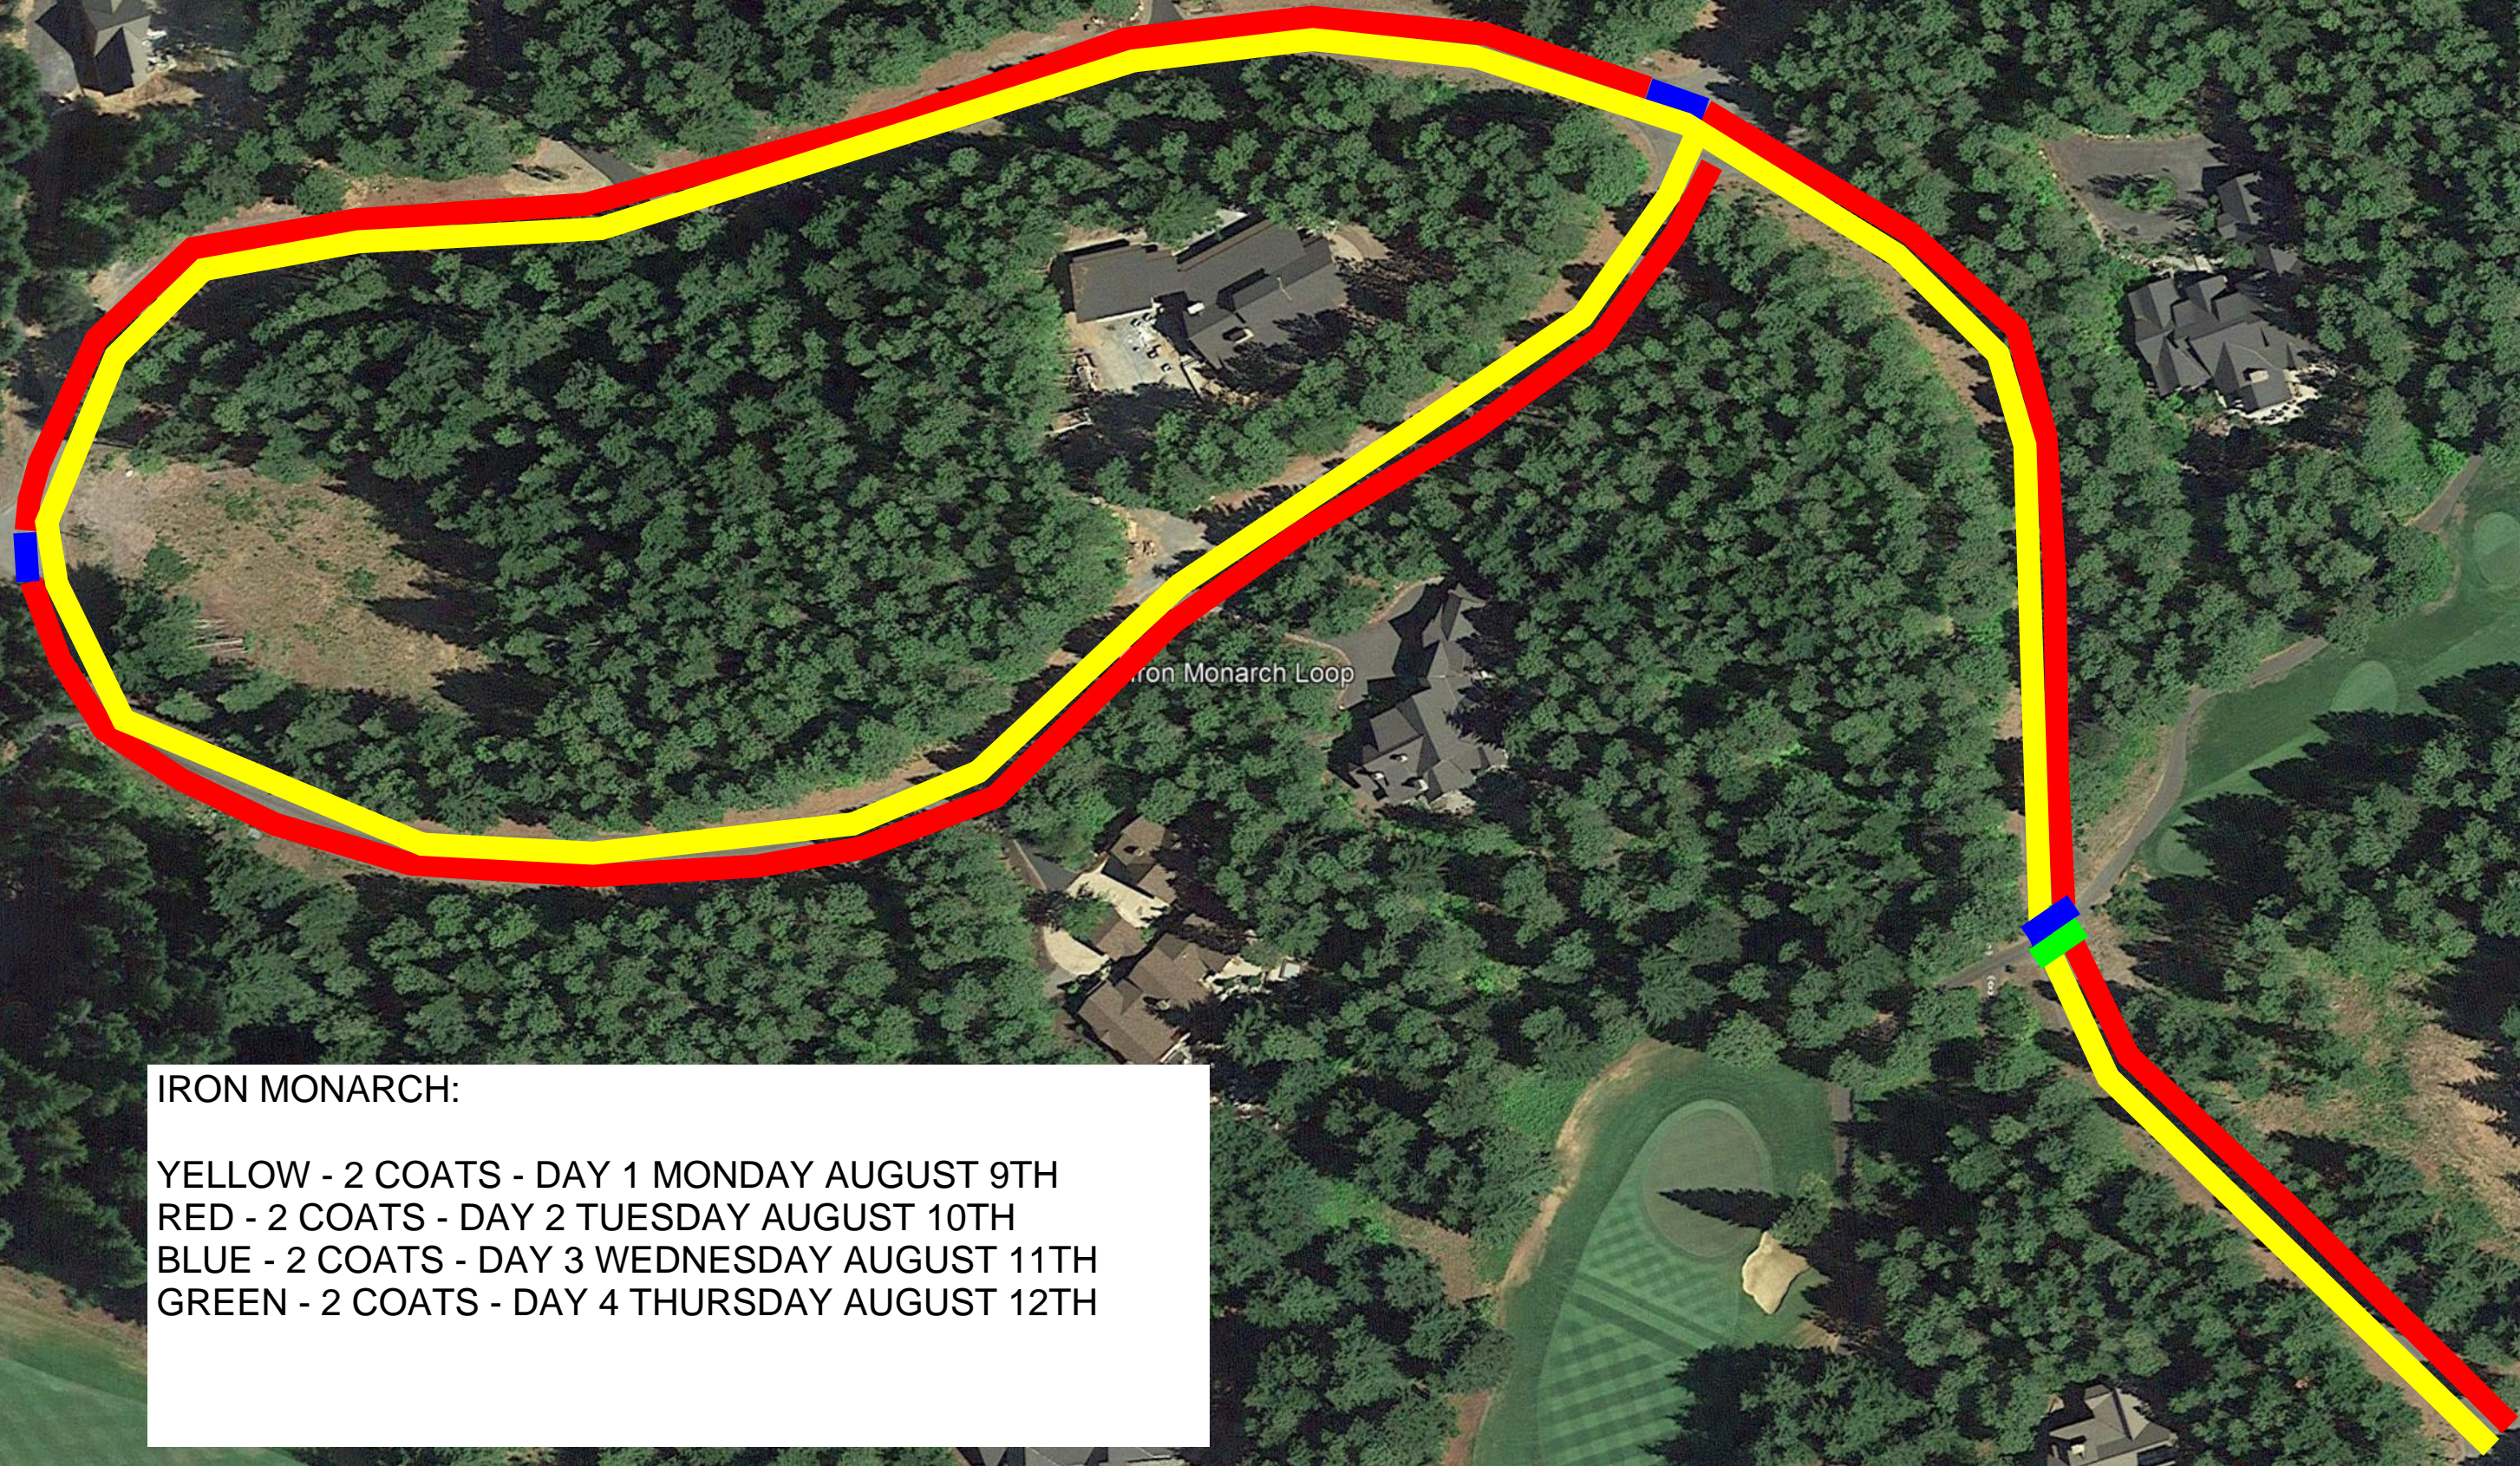

Iron Monarch

IRON MONARCH:
YELLOW - 2 COATS - DAY 1 MONDAY AUGUST 9TH
RED - 2 COATS - DAY 2 TUESDAY AUGUST 10TH
BLUE - 2 COATS - DAY 3 WEDNESDAY AUGUST 11TH
GREEN - 2 COATS - DAY 4 THURSDAY AUGUST 12TH